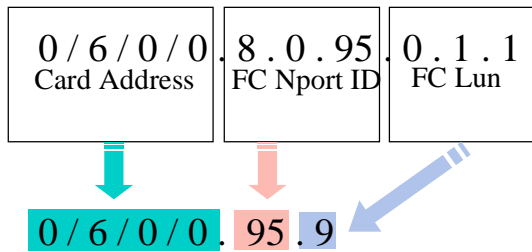

FC MPE Paths

Short Path Names (direct connect)

BC/BC/BC •Card •Domain •Area •Port •Bus •Target •Lun

Needed for the SYGEN